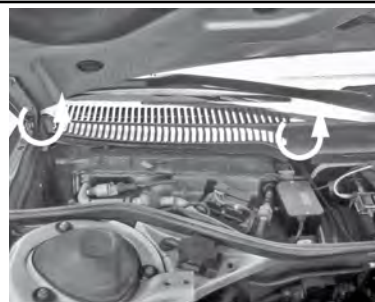

LA/LAK 58

Audi

A6 (4A, C4)

06/94 - 01/97

with AC

© MAHLE

LA/LAK 58

Audi A6 (4A, C4)