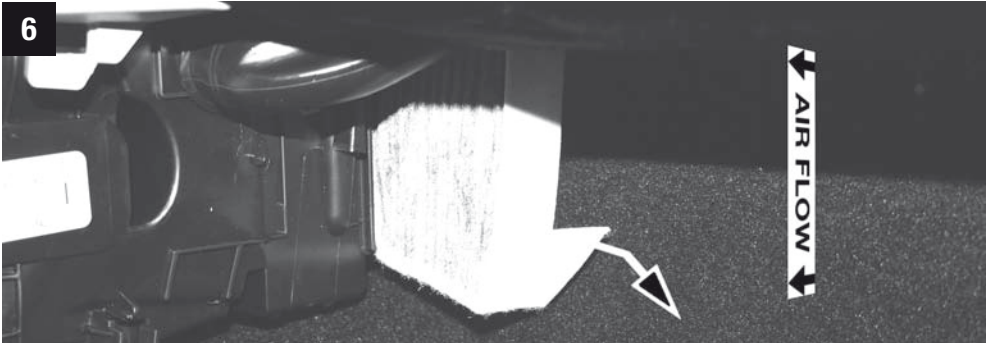

MANN+HUMMEL GMBH · Automotive Aftermarket · 71631 Ludwigsburg · Germany
Customer Service Center, Germany: +49 (0) 71 41 98-25 50, Fax. +49 (0) 71 41 98-25 58
Other countries: Tel. +49 (0) 71 41 98-28 80, Fax. +49 (0) 71 41 98-25 58
customer-service@mann-hummel.com
www.mann-filter.com