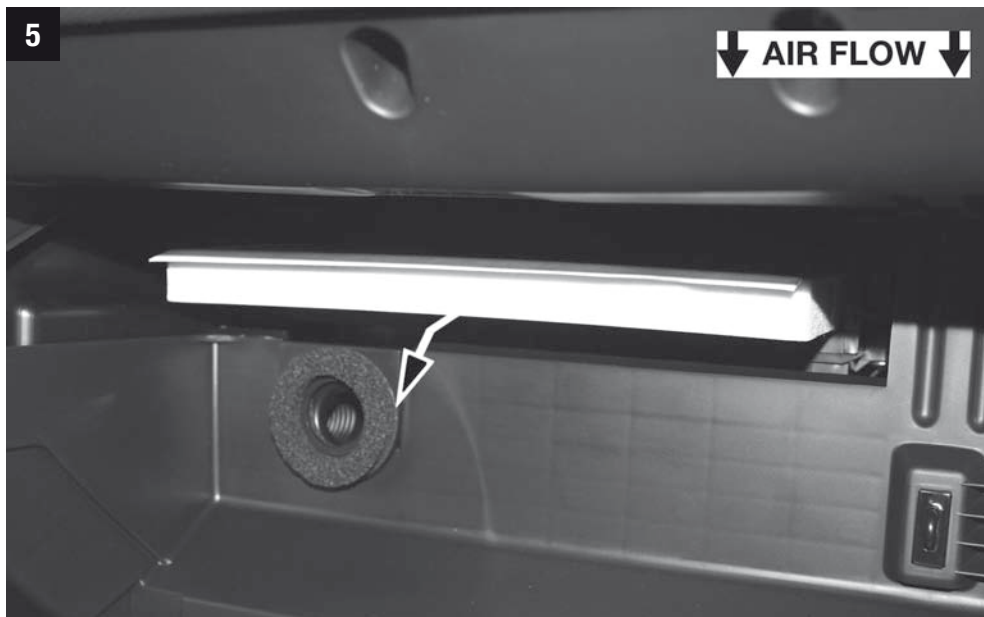

# CU 2434

Kia Mohave, Sorento II (XM), Sorento III

**MANN  
FILTER**

---

**CU 2434**

---

**MANN  
FILTER**

MANN+HUMMEL GMBH · Automotive Aftermarket · 71631 Ludwigsburg · Germany  
Customer Service Center, Germany: +49 (0) 71 41 98-25 50, Fax. +49 (0) 71 41 98-25 58  
Other countries: Tel. +49 (0) 71 41 98-28 80, Fax. +49 (0) 71 41 98-25 58  
customer-service@mann-hummel.com  
[www.mann-filter.com](http://www.mann-filter.com)